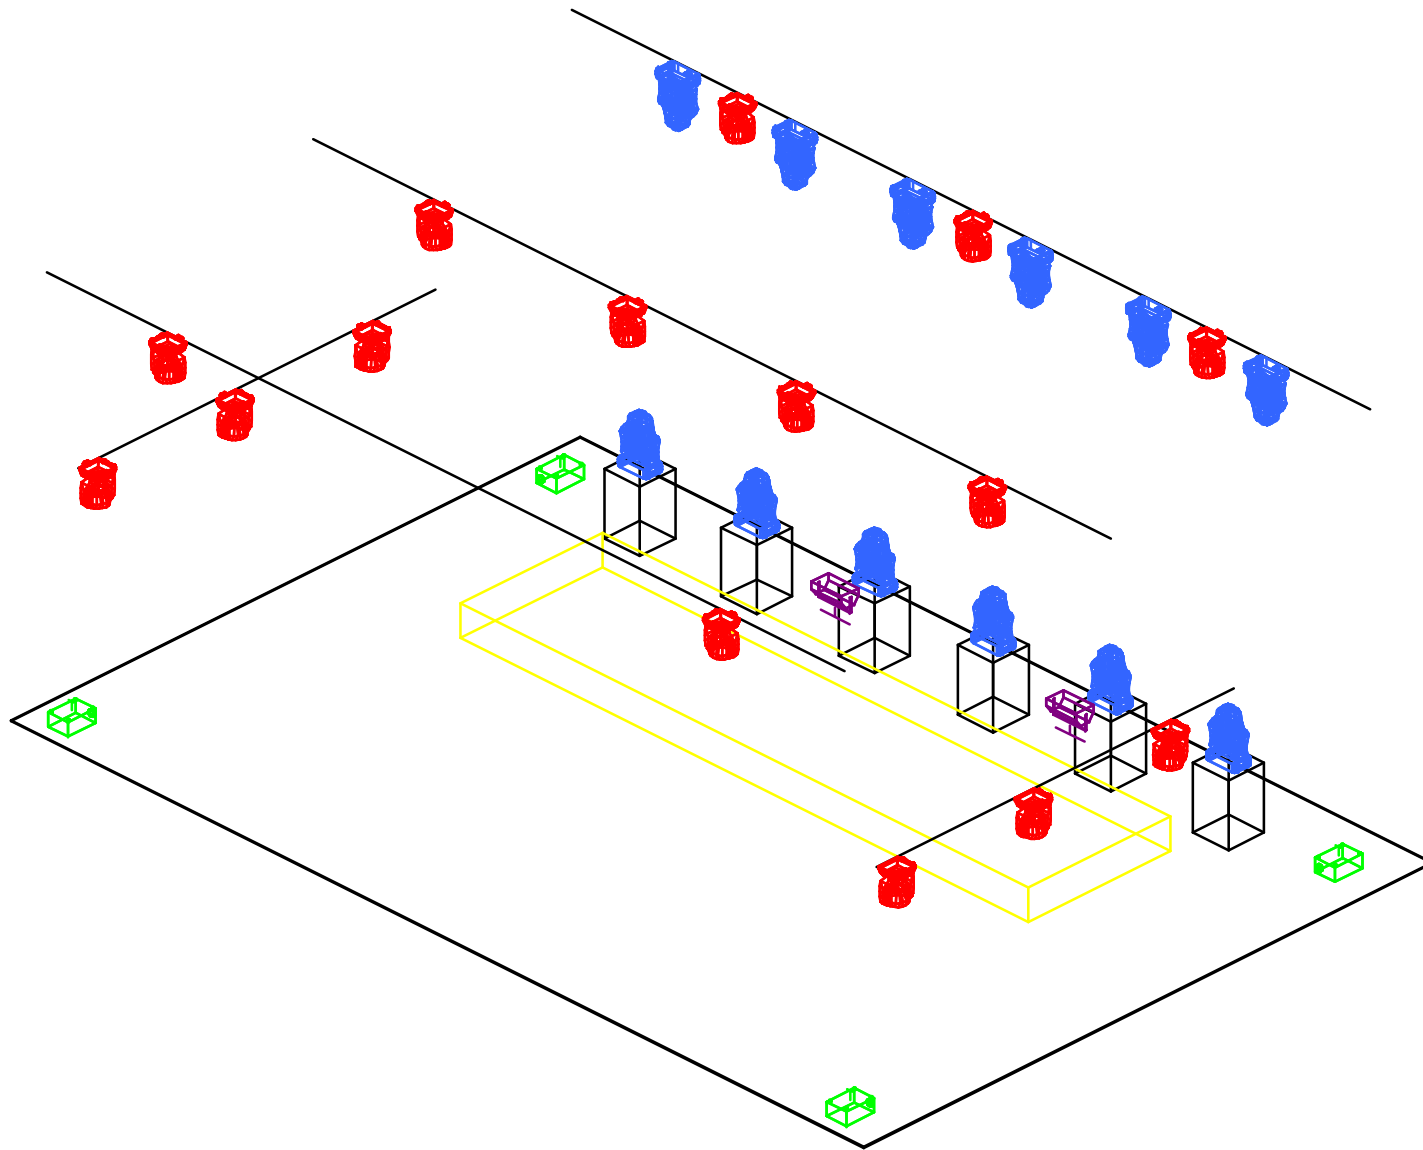

LAO CHE SWIATŁO PLENER 2019

Symbol	Name	Count	Notes
	MAC Quantum Profile	12	Ex
	Radiance Hazer	4	+fan
	Atomic 3000	2	
	Aleda K10 B-EYE	15	shapes